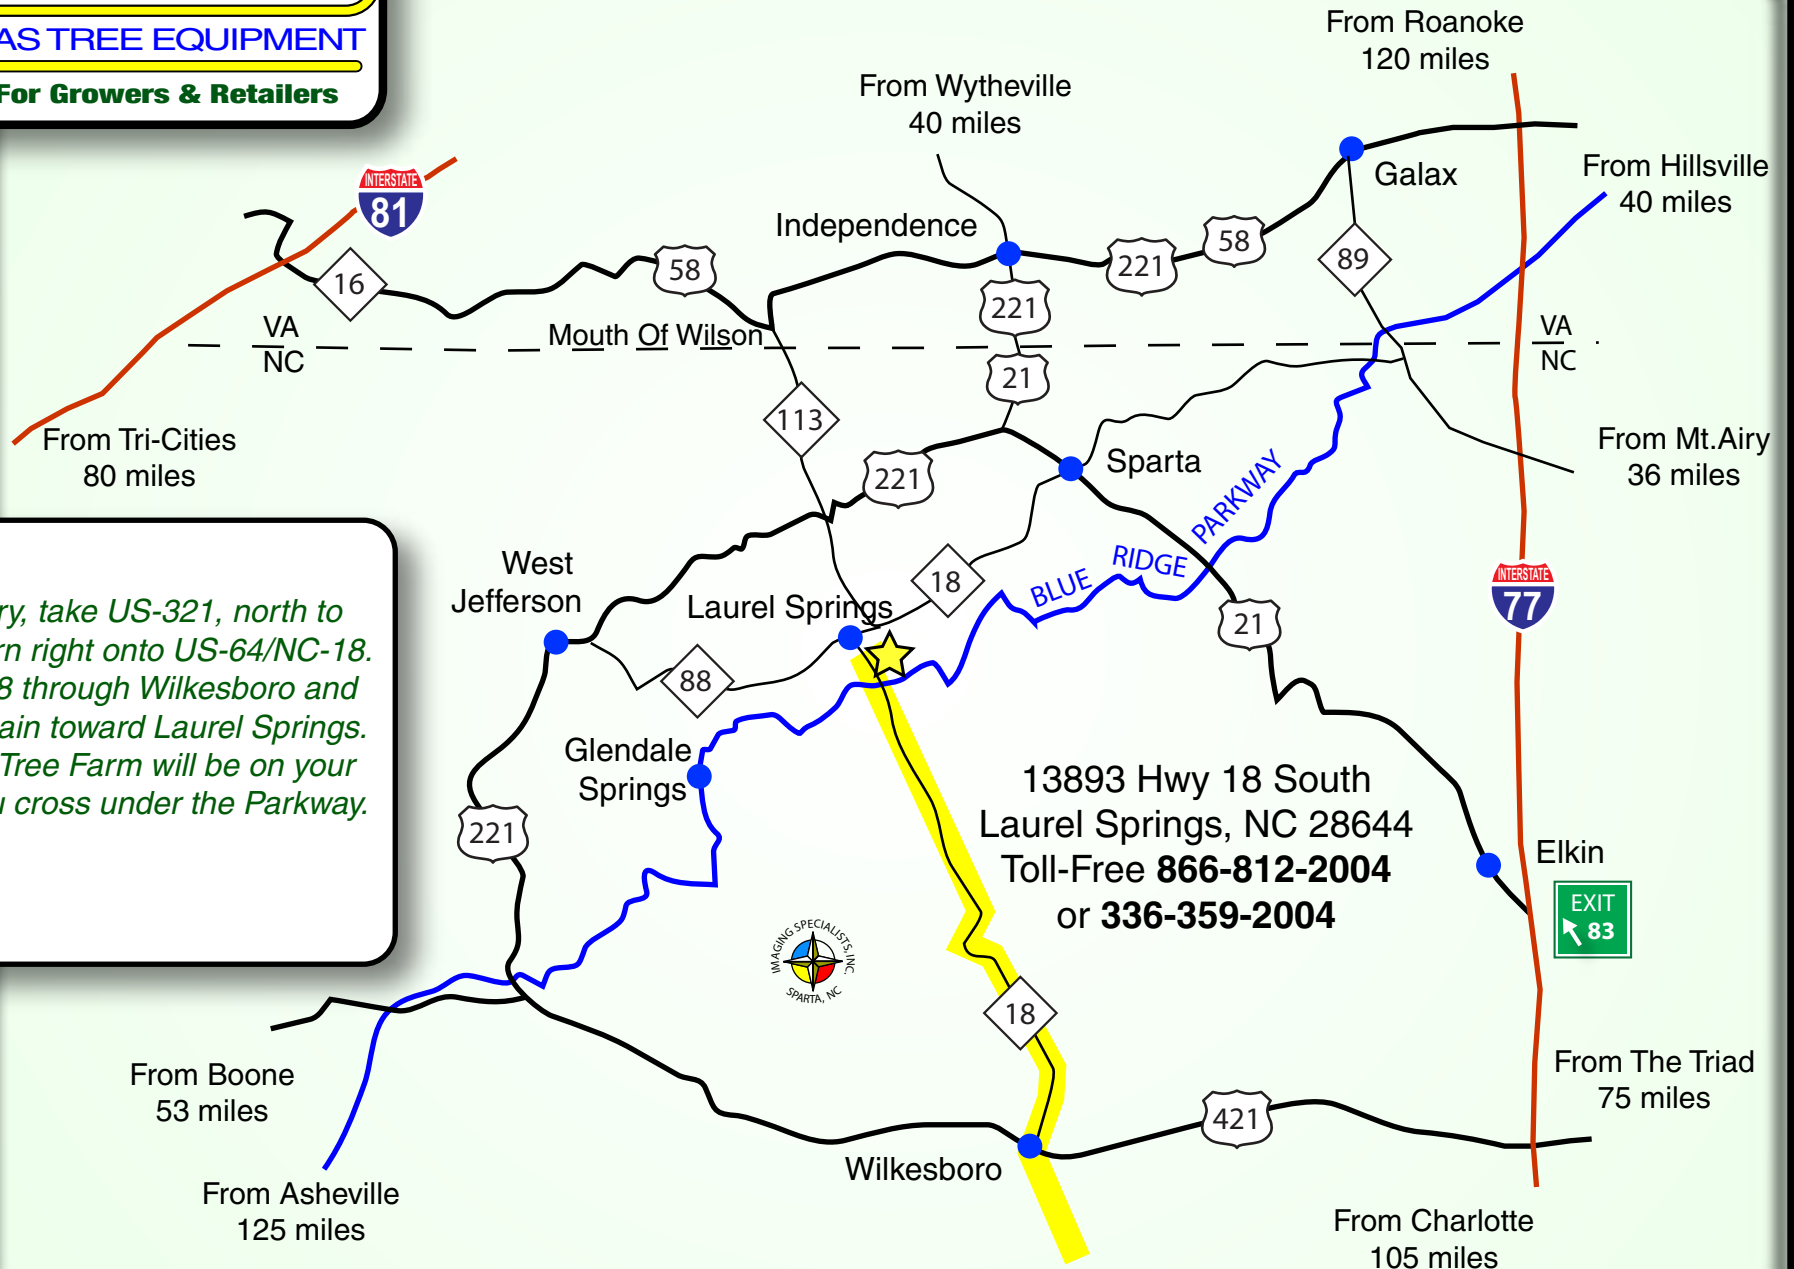

TOM

MILLER'S

CHRISTMAS TREE EQUIPMENT

Products For Growers & Retailers

www.millersequip.com

From Hickory, take US-321, north to Lenoir and turn right onto US-64/NC-18. Follow NC-18 through Wilkesboro and up the mountain toward Laurel Springs. Tom Miller's Tree Farm will be on your right after you cross under the Parkway.